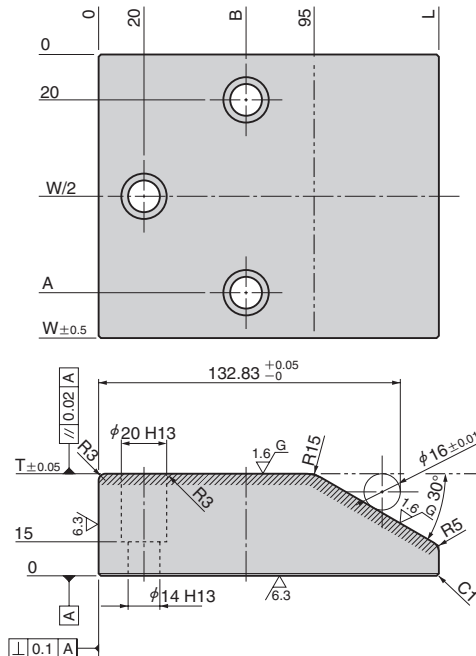

Cam Dwell Plate

NAAMS STANDARD

SNW11 (Steel with Graphite) Series
SNW31 (Bronze with Graphite) Series

SNW21 (Steel) Series

SNW11 (Material) SO#50S45C
SNW21 (Material) 1045(S45C)
SNW31 (Material) SO#50SP2

Catalog No.		T	W	L	A	B	NAAMS		
Series Name	No.						W11 Series	W21 Series	W31 Series
	1210		100		80		W111210	W211210	W311210
	1212	30	125	125	105	70	W111212	W211212	W311212
	1216		160		140		W111216	W211216	W311216
SNW11	1510		100		80		W111510	W211510	W311510
SNW21	1512	45	125	150	105		W111512	W211512	W311512
SNW31	1516		160		140	65	W111516	W211516	W311516
	1710		100		80		W111710	W211710	W311710
	1712	60	125	170	105		W111712	W211712	W311712
	1716		160		140		W111716	W211716	W311716

SNW11,21,31 Series is made to order.

Order

Catalog No.	
Series Name	No.
SNW11	1716 (SNW111716)

NAAMS Standard