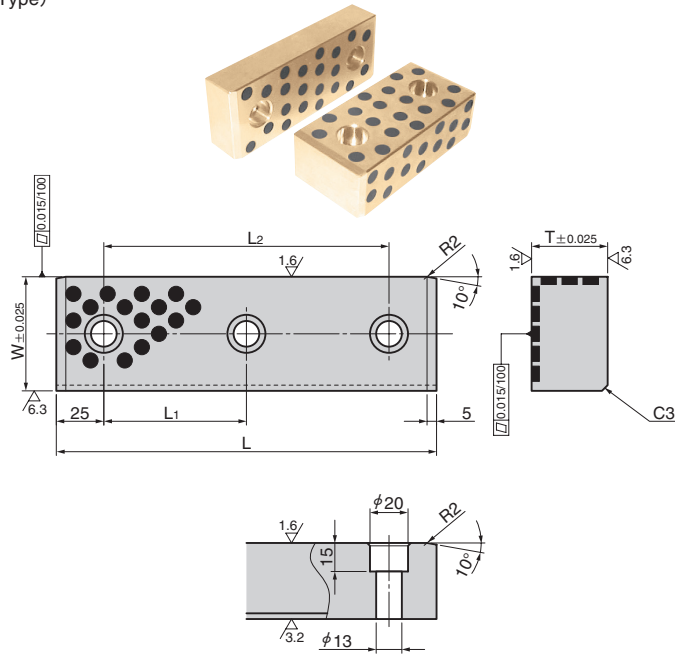

Cam Slide Plate

EUROPEAN STANDARD

2GLF (Side Type)

(Material) SO#50SP2

Catalog No.	W	T	L	L1	L2
2GLF-6030125	60	30	125	—	75
2GLF-6030150			150	—	100
2GLF-6030200			200	75	150
2GLF-6040125	40	40	125	—	75
2GLF-6040150			150	—	100
2GLF-6040200			200	75	150

 **Catalog No.**
[2GLF-6030150](#)

 **Example**

3GLF (Lower Type)

(Material) SO#50SP2

Catalog No.	W	T	L	W1	W2	W3	L1	L2	d	d1	h
3GLF-7032125	70	32	125	40	25	40	—	75	13	20	14.5
3GLF-7032150			150				—	100			
3GLF-7032200			200				75	150			
3GLF-9045125	90	45	125	55	30	55	—	75	18	26	17.5
3GLF-9045150			150				50	100			
3GLF-9045200			200				75	150			