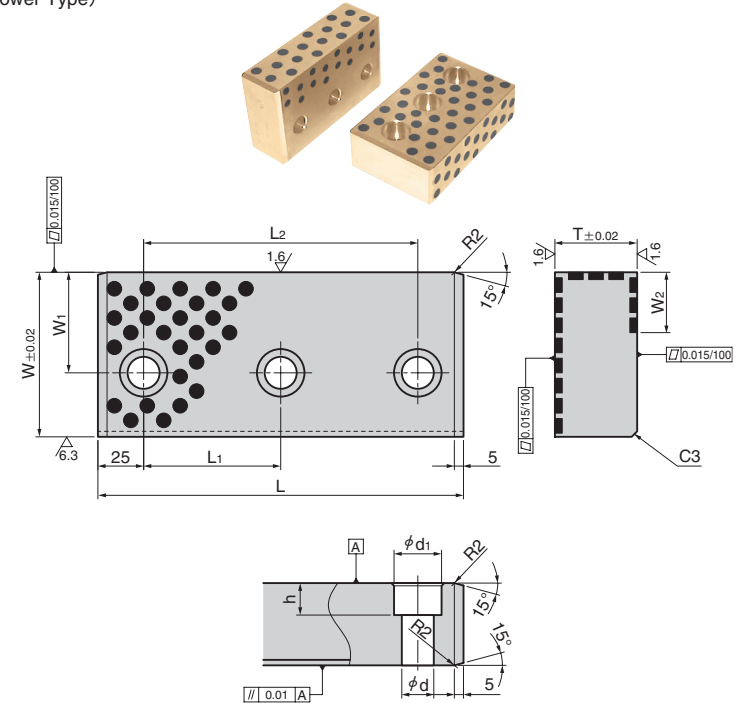

Cam Slide Plate

EUROPEAN STANDARD

2GLF (Side Type)

(Material) SO#50SP2

Catalog No.	W	T	L	L1	L2
2GLF-6030125	60	30	125	—	75
2GLF-6030150			150	—	100
2GLF-6030200			200	75	150
2GLF-6040125	40	40	125	—	75
2GLF-6040150			150	—	100
2GLF-6040200			200	75	150

 **Catalog No.**
[2GLF-6030150](#)

 **Example**

3GLF (Lower Type)

(Material) SO#50SP2

Catalog No.	W	T	L	W1	W2	W3	L1	L2	d	d1	h
3GLF-7032125	70	32	125	40	25	40	—	75	13	20	14.5
3GLF-7032150			150				—	100			
3GLF-7032200			200				75	150			
3GLF-9045125	90	45	125	55	30	55	—	75	18	26	17.5
3GLF-9045150			150				50	100			
3GLF-9045200			200				75	150			