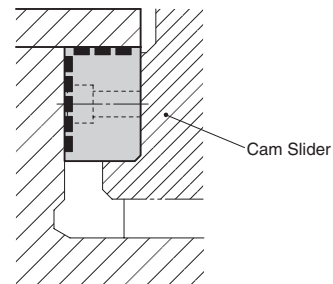

Cam Slide Plate

EUROPEAN STANDARD

2GLF (Side Type)

(Material) SO#50SP2

Catalog No.	W	T	L	L1	L2
2GLF-6030125	60	30	125	—	75
2GLF-6030150			150	—	100
2GLF-6030200			200	75	150
2GLF-6040125	40	40	125	—	75
2GLF-6040150			150	—	100
2GLF-6040200			200	75	150

 **Catalog No.**
[2GLF-6030150](#)

 **Example**

3GLF (Lower Type)

(Material) SO#50SP2

Catalog No.	W	T	L	W1	W2	W3	L1	L2	d	d1	h
3GLF-7032125	70	32	125	40	25	40	—	75	13	20	14.5
3GLF-7032150			150				—	100			
3GLF-7032200			200				75	150			
3GLF-9045125	90	45	125	55	30	55	—	75	18	26	17.5
3GLF-9045150			150				50	100			
3GLF-9045200			200				75	150			